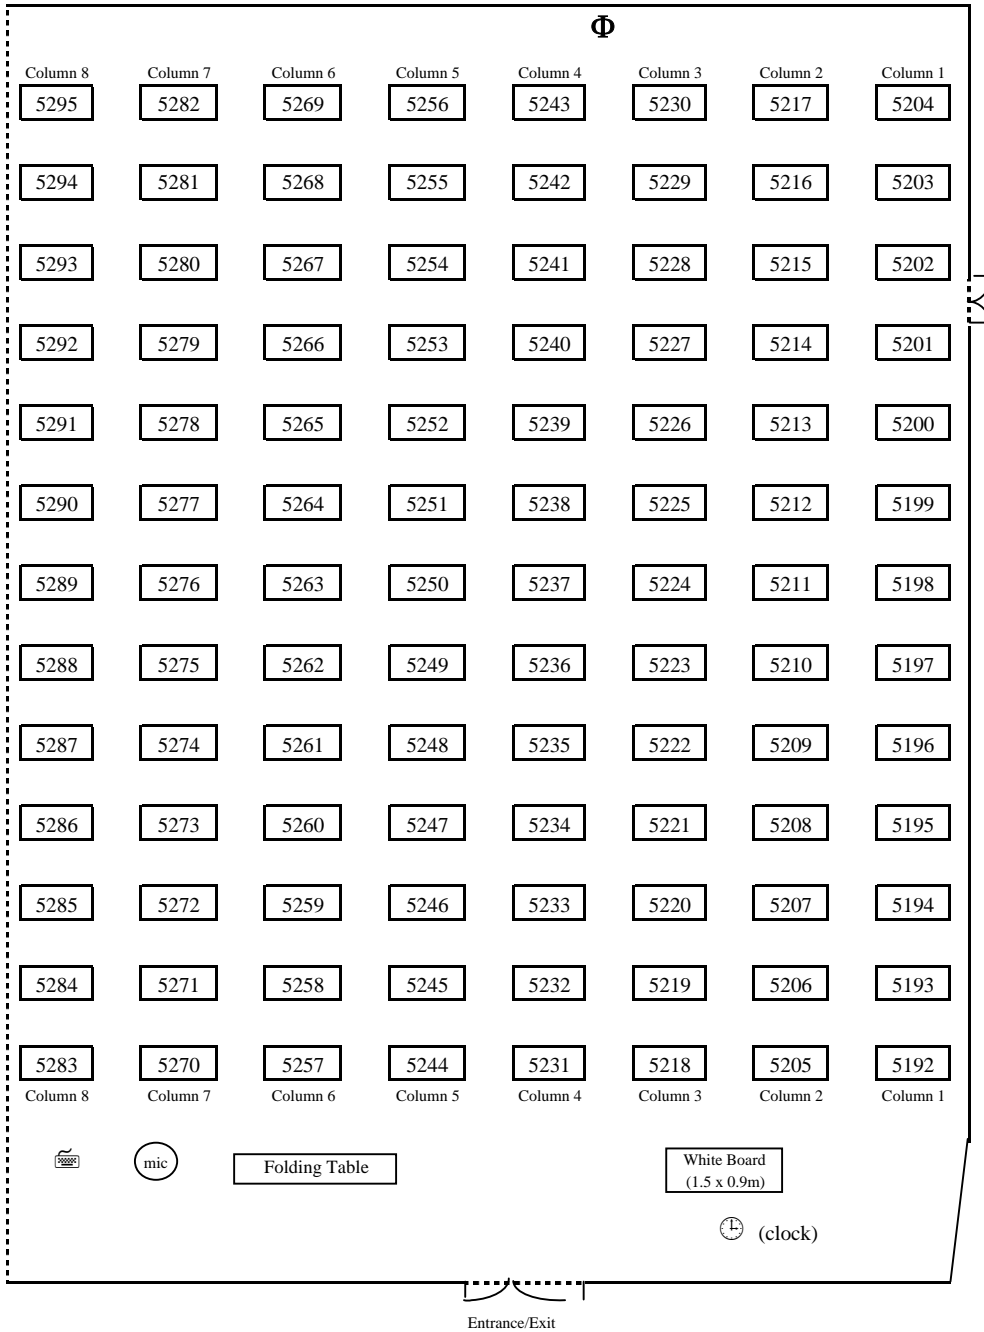

Exam Seating Arrangement of LG1 Sports Hall Lobby

Student desk : 0.75m x 0.6m

Φ Fire hose Control box of the Portable PA System

----- Separator microphone