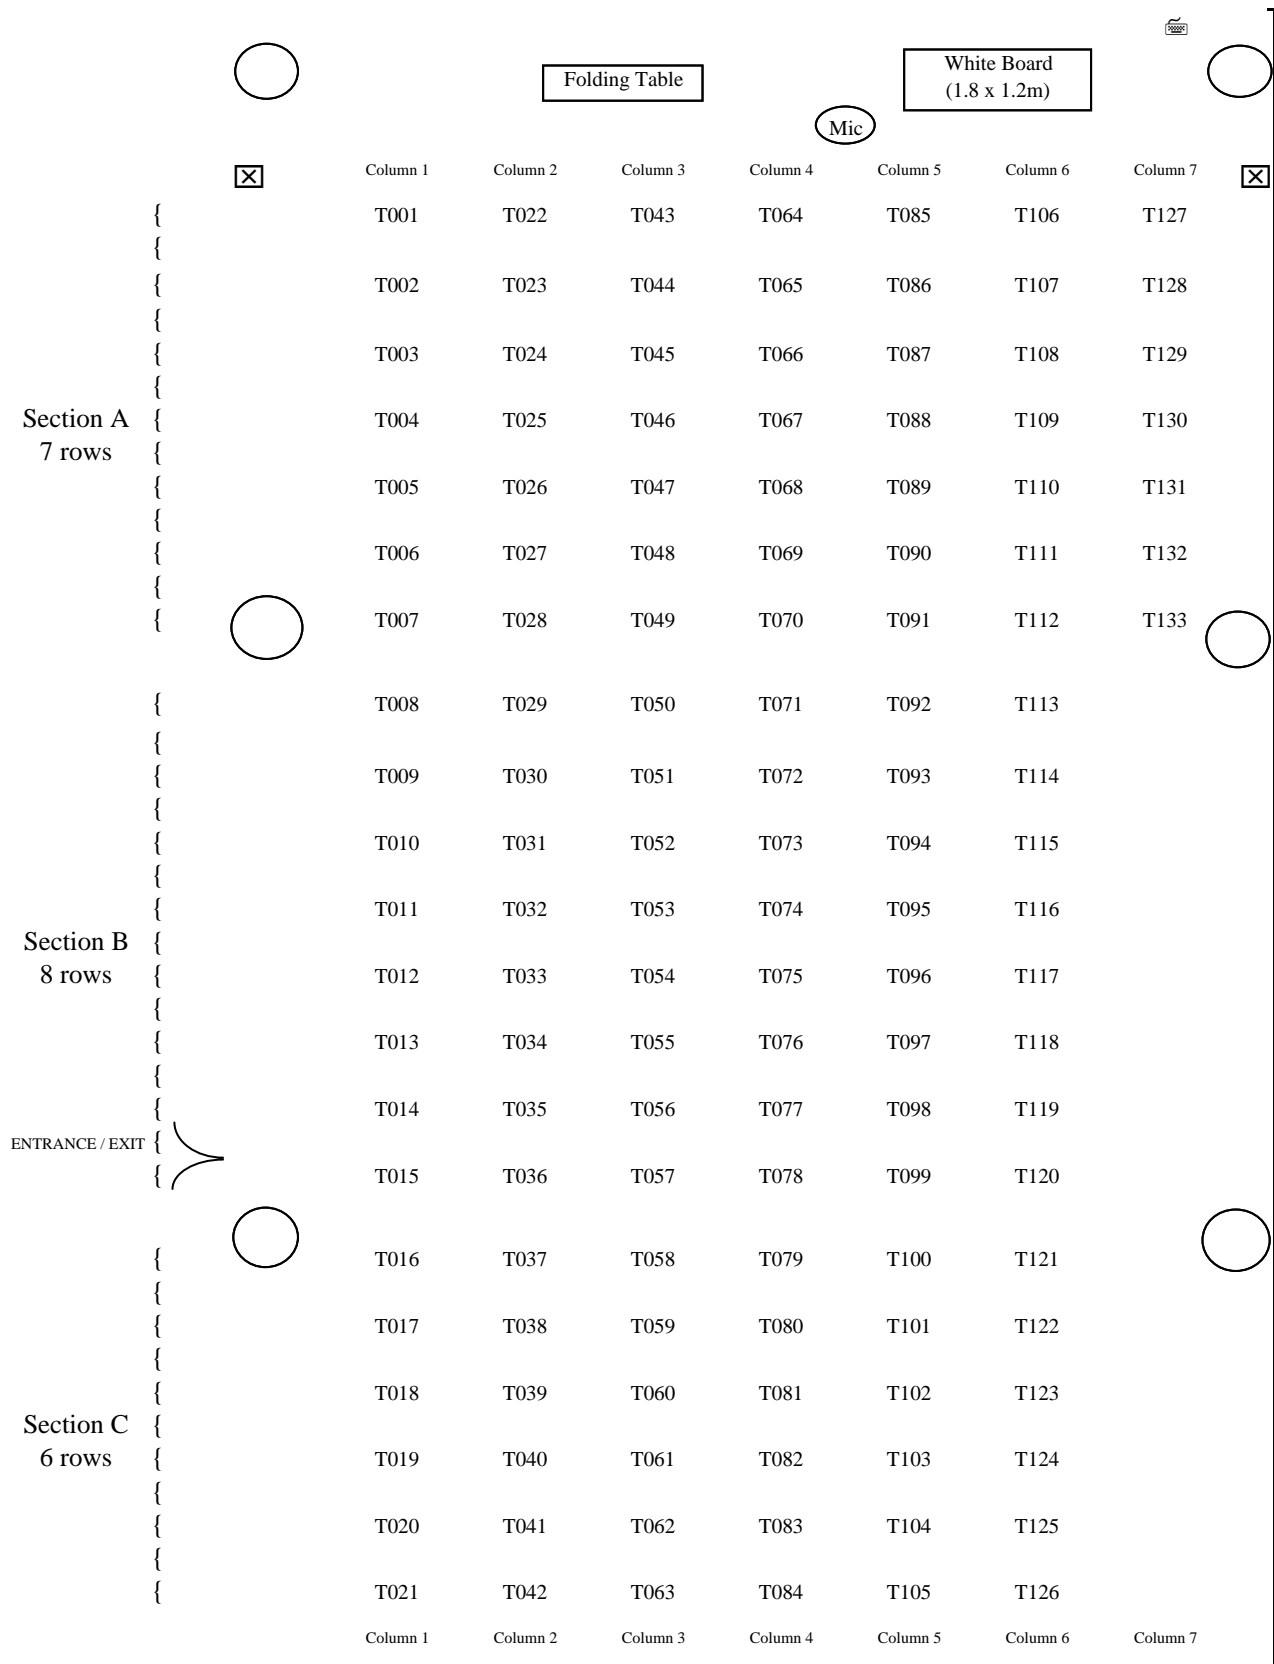

Table Tennis Room (考試號碼為 T 字頭)

Control box of portable PA system

Microphone

0.75m x 0.6m desks

Speaker

** Room is trapezoidal in shape / Diagram is not drawn to scale